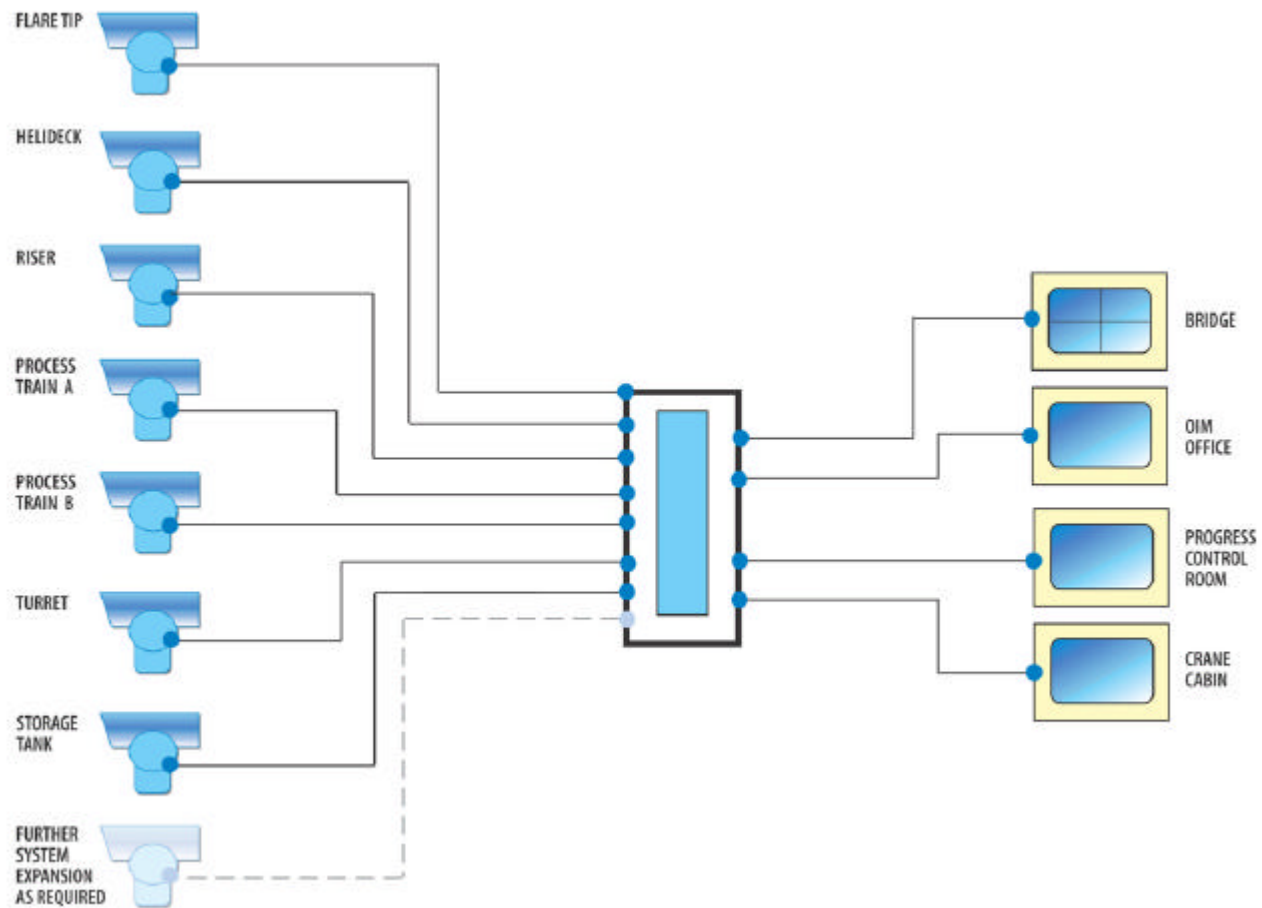

# Electro-Flow Controls

## FPSO / Production Area Typical System

- EFC's stainless steel FPSO / Production Area TV Systems are designed specifically for the harsh oil and gas environment

- The system illustrated is an example only, each system can be as comprehensive as required and can be progressively expanded in line with operational requirements.