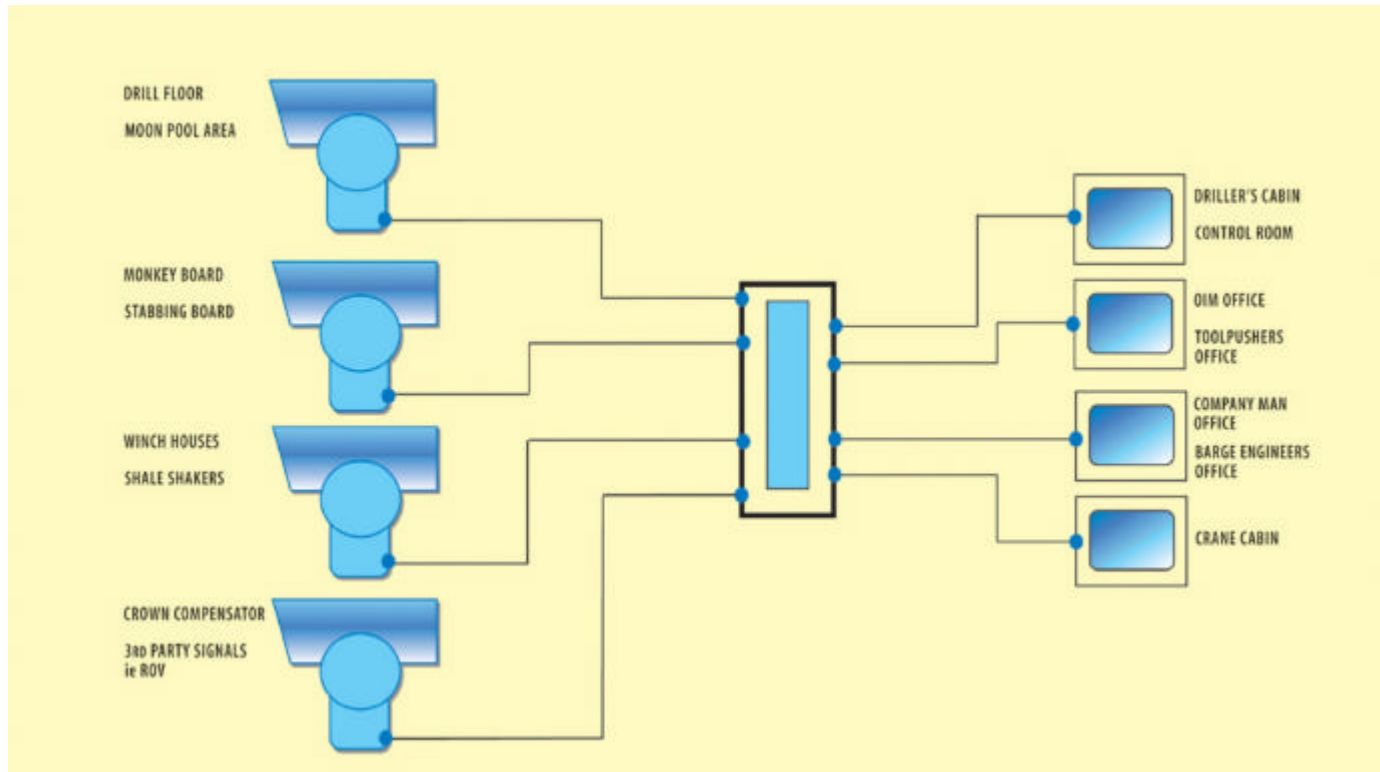

# Electro-Flow Controls

## Driller's TV Typical System

- EFC's stainless steel Driller's TV System are designed specifically for the harsh oil and gas environment
- The system illustrated is an example only, each system can be as comprehensive as required and can be progressively expanded in line with operational requirements.